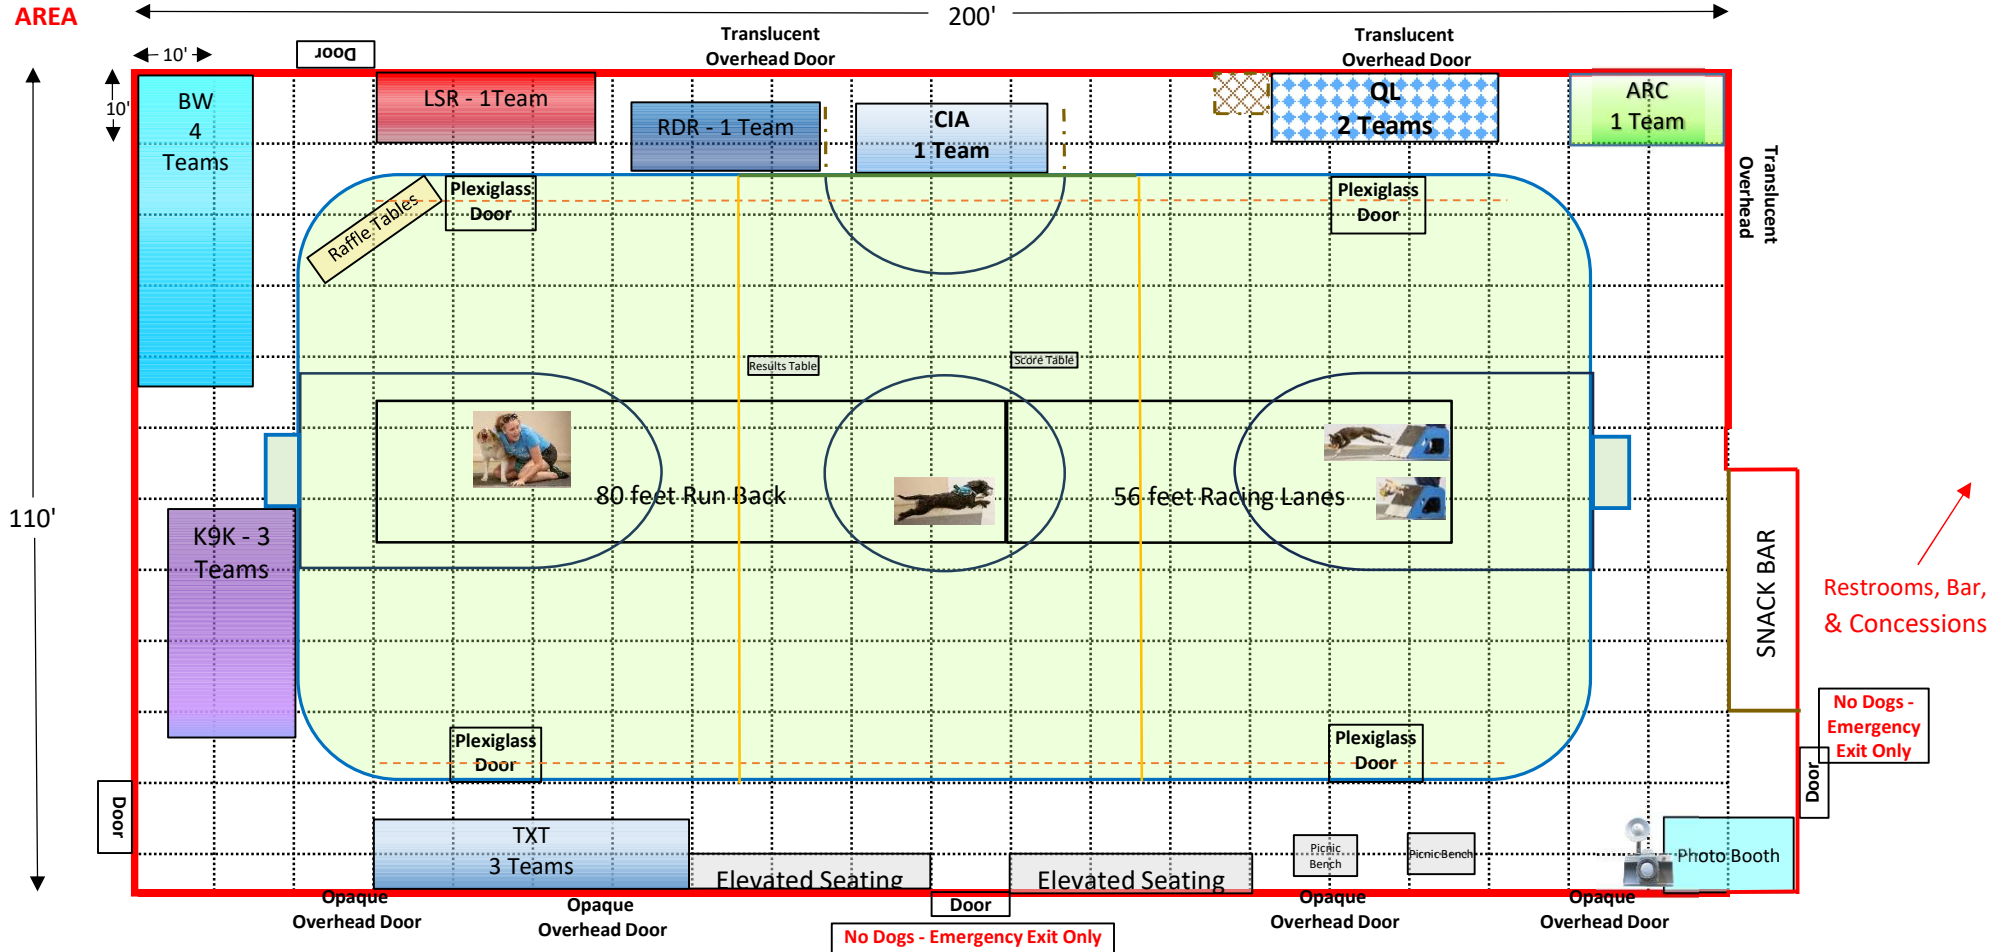

CRATING MAP

TEXAS TRIPLE CROWN IV

MAY 4 & 5, 2024

PARKING
& POTTY
AREA

Restrooms, Bar,
& Concessions

No Dogs -
Emergency
Exit Only

No Dogs - Emergency Exit Only